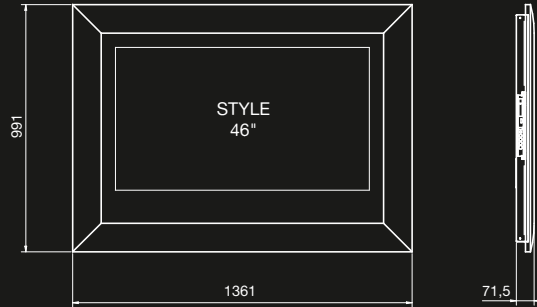

STYLE COLLECTION

Universal Table Stand

Universal Wall Mount

	DENOMINAZIONE
	STYLE COLLECTIONS