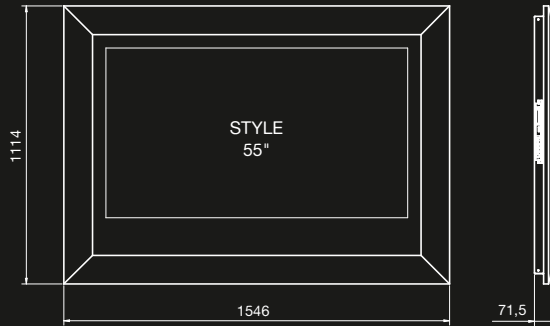

STYLE COLLECTION

Universal Table Stand

Universal Wall Mount

	DENOMINAZIONE
	STYLE COLLECTIONS