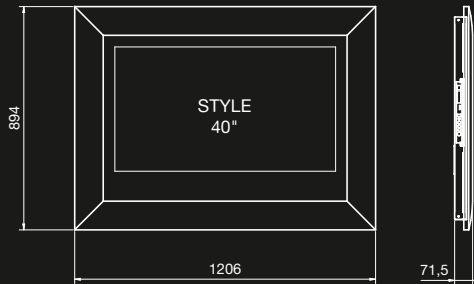

STYLE COLLECTION

Universal Table Stand

Universal Wall Mount

	DENOMINAZIONE
	STYLE COLLECTIONS